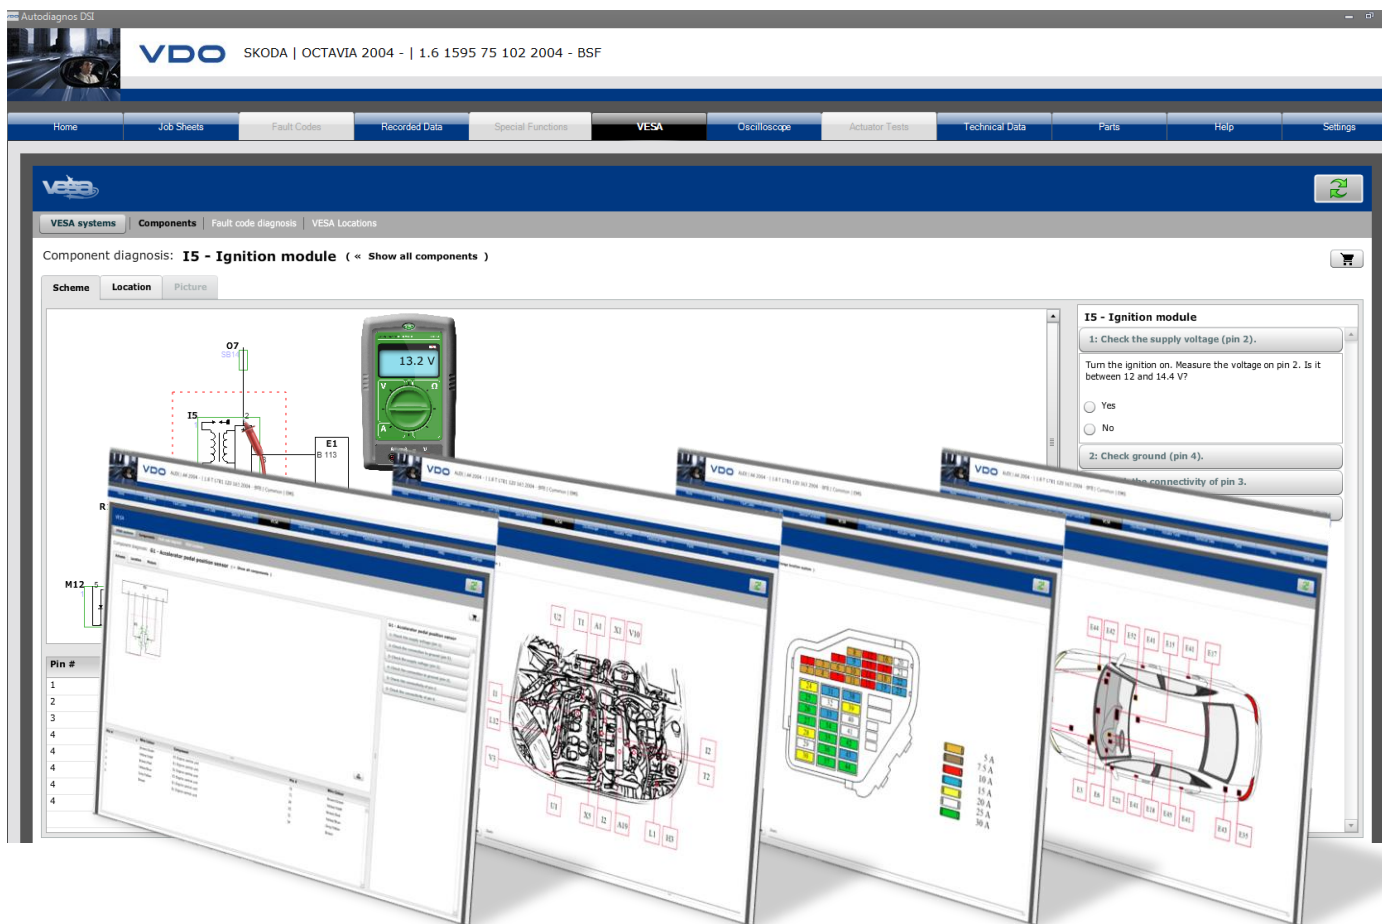

Autodiagnos DSI v3

- Version v3.20
 - o New vehicle coverage and features
- Version v3.12
 - o HaynesPro VESA
 - o Technical Service Bulletins and Recall data
 - o Parts Catalogues and Technical Data Services
 - o Product Management Console
 - o New vehicle coverage and features
 - o Updated Operators Manual

HaynesPro VESA™

HaynesPro VESA™ (Vehicle Electronics Smart Assistant) is an innovative electronics diagnostics tool. Using data retrieved from the vehicle's CAN-Bus system, VESA helps mechanics to diagnose fault codes and component errors.

The module, which benefits from intelligent, step-by-step diagnostics, generates local component diagrams from a 'net list' and automatically generates type-specific diagnostic solutions whereby the fault code defines the most logical diagnostic path.