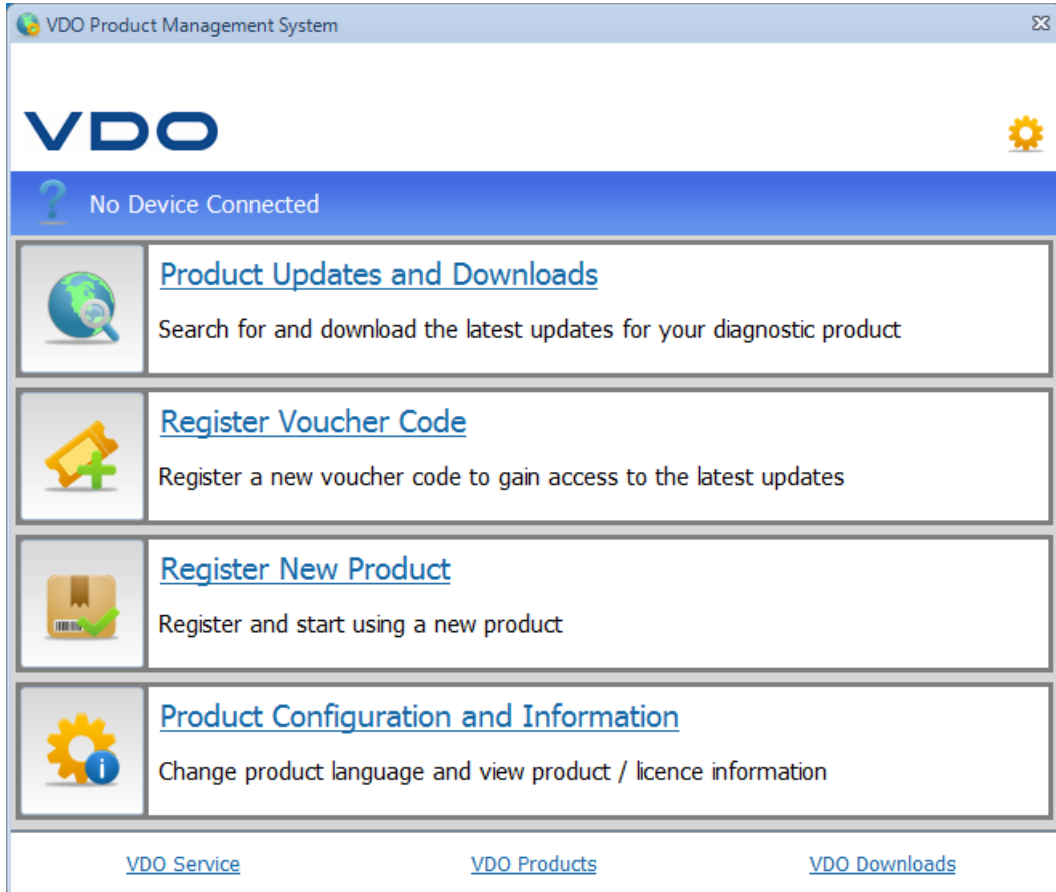

The bulletins specify the cause of the problem and offer a suitable solution, explained using standardized, straightforward language.

The Data is seamlessly integrated into Autodiagnos DSI and provides single click access to detailed information usually only known to the vehicle manufacturer.

Autodiagnos DSI has expanded its range of integrated on-line services to further increase our user's access to Technical Data articles and Parts Information.

The Parts Information tab provides access to on-line parts catalogues where detailed information on components can be found.

Note: Parts catalogue availability may differ depending on product configuration and installed packages. Separate subscriptions may be required.

Product Management Console

The VDO Product Management Console can be accessed by clicking the icon in the windows quick launch area, or by launching VDO Product Management System from the Windows Start menu.

The VDO Product Management Console provides all the facilities required to manage your software and devices.

Use the interface to view details of your subscriptions and devices.

The software also provides easy functionality to register new devices and voucher codes.