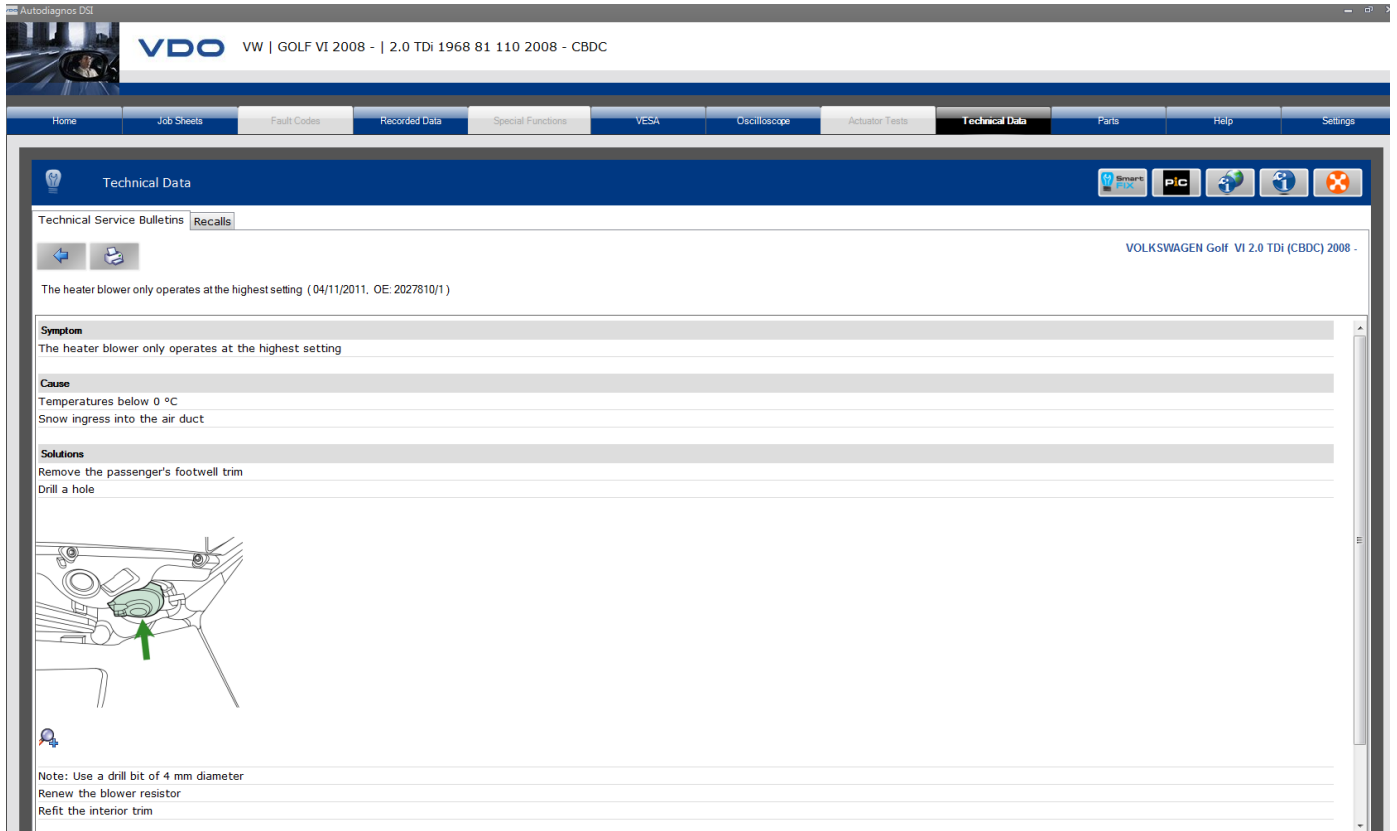

Technical Service Bulletins and Recall data

Autodiagnos v3 onwards integrates Technical Service Bulletins and Recall data from HaynesPro, containing all the information a workshop needs to repair common faults across a range of vehicles.

The bulletins specify the cause of the problem and offer a suitable solution, explained using standardized, straightforward language.

The Data is seamlessly integrated into Autodiagnos DSI and provides single click access to detailed information usually only known to the vehicle manufacturer.

Data complies with the original OEM documentation and is presented in step-by-step instructions, reducing the amount of time required for fault diagnosis and the involvement of specialist dealers.